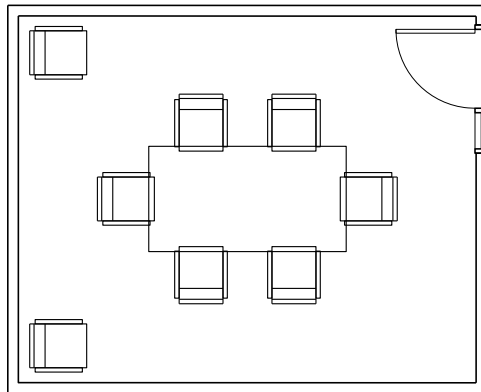

CONFERENCE ROOMS

HUDDLE
10'-0" X 12'-0"

SMALL- 6/8 PERSON
18'-0" X 14'-0"

MEDIUM- 10/ 12 PERSON
25'-0" X 16'-6"

MEDIUM- 14 PERSON
28'-6" X 17'-6"

CONFERENCE ROOMS CONT.

2 SMALL/ 1 MEDIUM

15'-0" X 24'-0"

LARGE- 20 PERSON

24'-0" X 40'-0"

CONFERENCE ROOMS CONT.

LARGE- 24/ 26 PERSON

24'-6" X 35'-6"

TRAINING ROOMS

LARGE- 24/ 26 PERSON

25'-6" X 30'