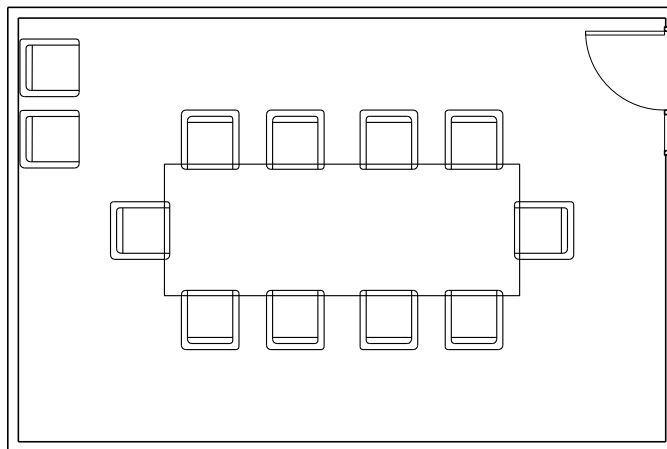

CONFERENCE ROOMS

HUDDLE
10'-0" X 12'-0"

SMALL- 6/8 PERSON
18'-0" X 14'-0"

MEDIUM- 10/ 12 PERSON
25'-0" X 16'-6"

MEDIUM- 14 PERSON
28'-6" X 17'-6"

CONFERENCE ROOMS CONT.

2 SMALL/ 1 MEDIUM

15'-0" X 24'-0"

LARGE- 20 PERSON

24'-0" X 40'-0"

CONFERENCE ROOMS CONT.

LARGE- 24/ 26 PERSON

24'-6" X 35'-6"

TRAINING ROOMS

LARGE- 24/ 26 PERSON

25'-6" X 30'