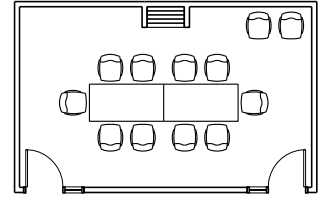

CONFERENCE ROOMS

HUDDLE
10'-0" X 12'-0"

SMALL- 6/8 PERSON
18'-0" X 14'-0"

MEDIUM- 10/ 12 PERSON
25'-0" X 16'-6"

MEDIUM- 14 PERSON
28'-6" X 17'-6"

CONFERENCE ROOMS CONT.

2 SMALL/ 1 MEDIUM

15'-0" X 24'-0"

LARGE- 20 PERSON

24'-0" X 40'-0"

CONFERENCE ROOMS CONT.

LARGE- 24/ 26 PERSON

24'-6" X 35'-6"

TRAINING ROOMS

LARGE- 24/ 26 PERSON

25'-6" X 30'