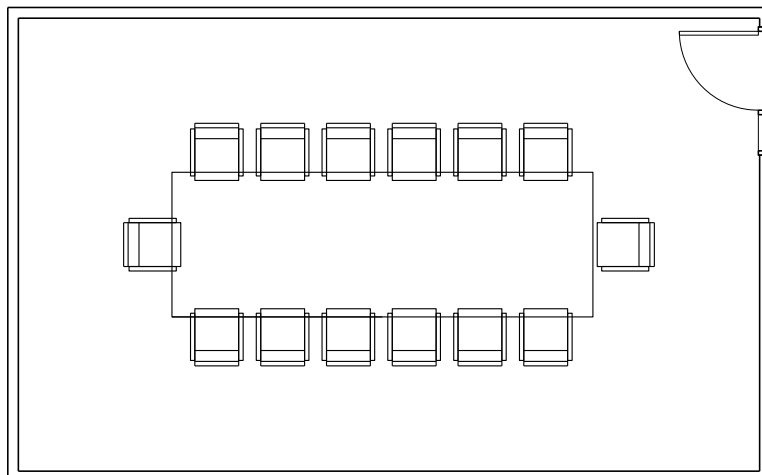

CONFERENCE ROOMS

HUDDLE
10'-0" X 12'-0"

SMALL- 6/8 PERSON
18'-0" X 14'-0"

MEDIUM- 10/ 12 PERSON
25'-0" X 16'-6"

MEDIUM- 14 PERSON
28'-6" X 17'-6"

CONFERENCE ROOMS CONT.

2 SMALL/ 1 MEDIUM

15'-0" X 24'-0"

LARGE- 20 PERSON

24'-0" X 40'-0"

CONFERENCE ROOMS CONT.

LARGE- 24/ 26 PERSON

24'-6" X 35'-6"

TRAINING ROOMS

LARGE- 24/ 26 PERSON

25'-6" X 30'