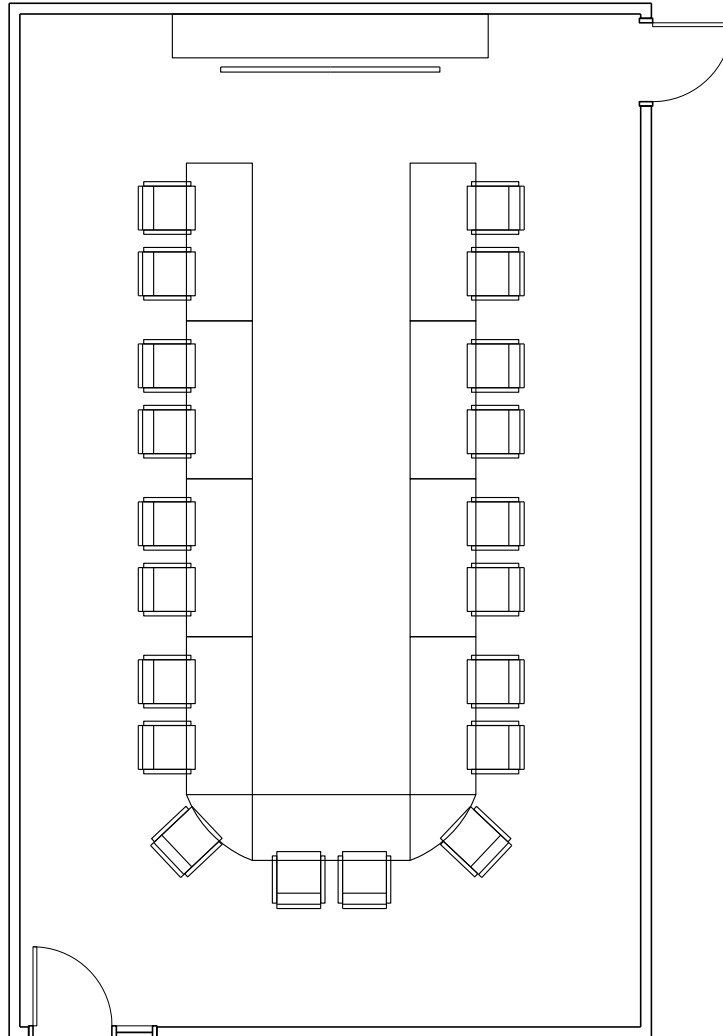

CONFERENCE ROOMS

HUDDLE
10'-0" X 12'-0"

SMALL- 6/8 PERSON
18'-0" X 14'-0"

MEDIUM- 10/ 12 PERSON
25'-0" X 16'-6"

MEDIUM- 14 PERSON
28'-6" X 17'-6"

CONFERENCE ROOMS CONT.

2 SMALL/ 1 MEDIUM

15'-0" X 24'-0"

LARGE- 20 PERSON

24'-0" X 40'-0"

CONFERENCE ROOMS CONT.

LARGE- 24/ 26 PERSON

24'-6" X 35'-6"

TRAINING ROOMS

LARGE- 24/ 26 PERSON

25'-6" X 30'