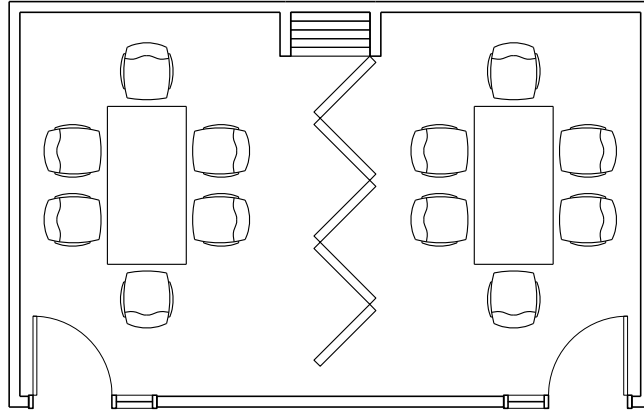

CONFERENCE ROOMS

HUDDLE
10'-0" X 12'-0"

SMALL- 6/8 PERSON
18'-0" X 14'-0"

MEDIUM- 10/ 12 PERSON
25'-0" X 16'-6"

MEDIUM- 14 PERSON
28'-6" X 17'-6"

CONFERENCE ROOMS CONT.

2 SMALL/ 1 MEDIUM

15'-0" X 24'-0"

LARGE- 20 PERSON

24'-0" X 40'-0"

CONFERENCE ROOMS CONT.

LARGE- 24/ 26 PERSON

24'-6" X 35'-6"

TRAINING ROOMS

LARGE- 24/ 26 PERSON

25'-6" X 30'