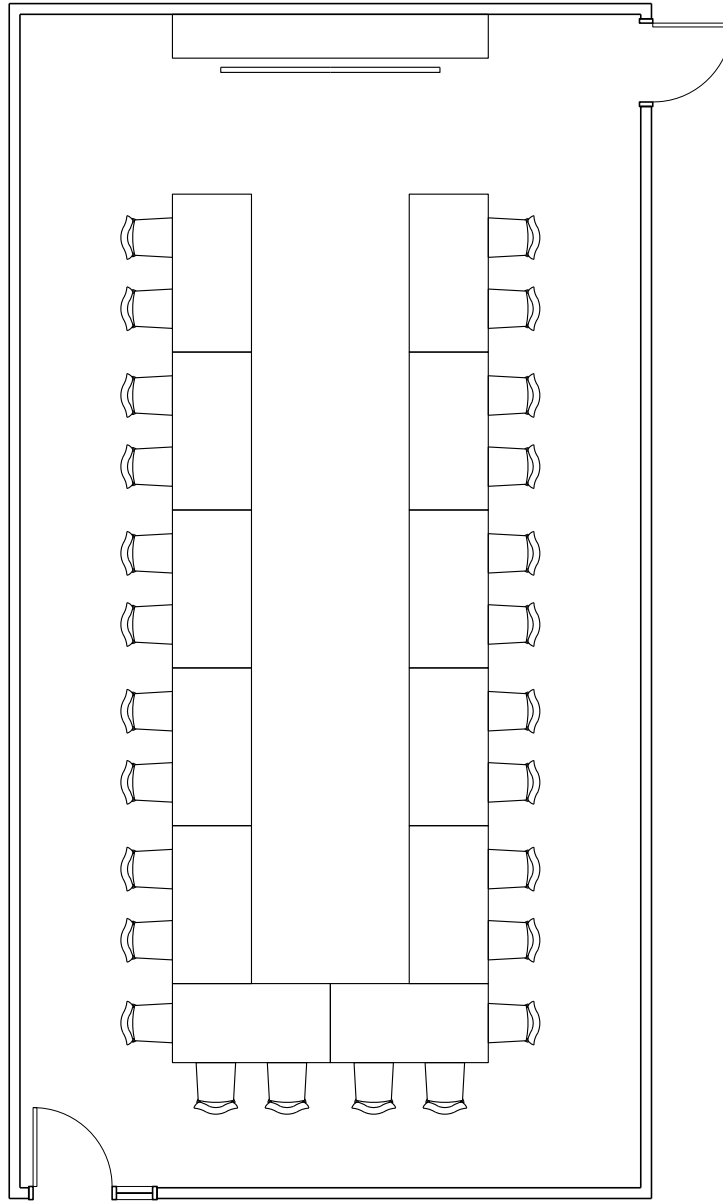

CONFERENCE ROOMS

HUDDLE
10'-0" X 12'-0"

SMALL- 6/8 PERSON
18'-0" X 14'-0"

MEDIUM- 10/ 12 PERSON
25'-0" X 16'-6"

MEDIUM- 14 PERSON
28'-6" X 17'-6"

CONFERENCE ROOMS CONT.

2 SMALL/ 1 MEDIUM

15'-0" X 24'-0"

LARGE- 20 PERSON

24'-0" X 40'-0"

CONFERENCE ROOMS CONT.

LARGE- 24/ 26 PERSON

24'-6" X 35'-6"

TRAINING ROOMS

LARGE- 24/ 26 PERSON

25'-6" X 30'